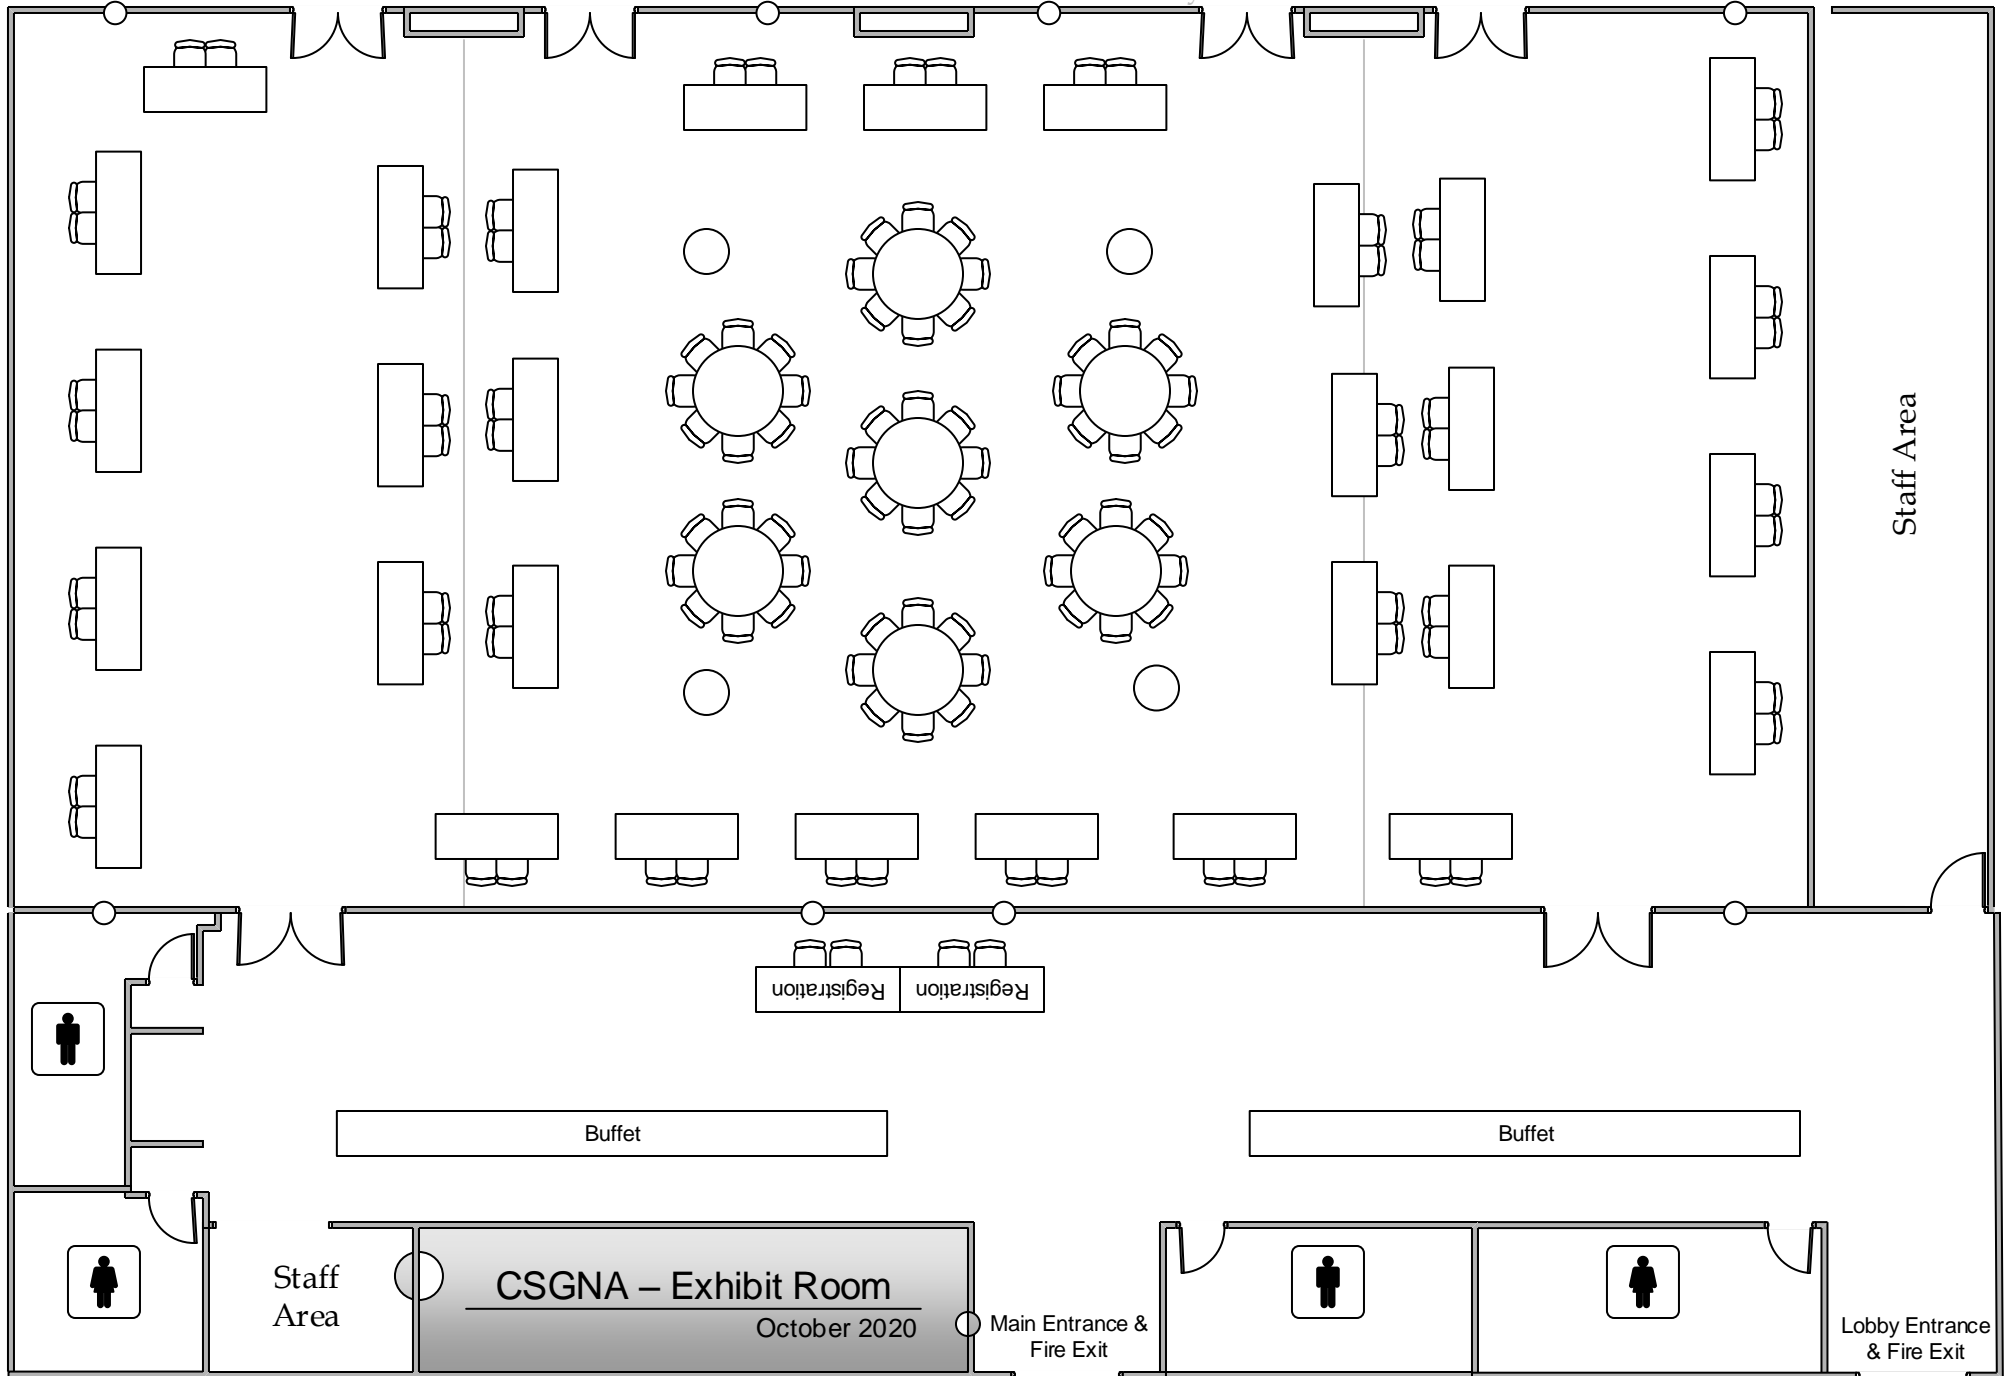

Fire Exit

Clarence

Service Hallway

Four Carriages Ballroom

Phaeton

Surrey

Service Hallway

Victoria

Staff Area

Registration Registration

Buffet

Buffet

Staff Area

CSGNA - Exhibit Room

October 2020

Main Entrance & Fire Exit